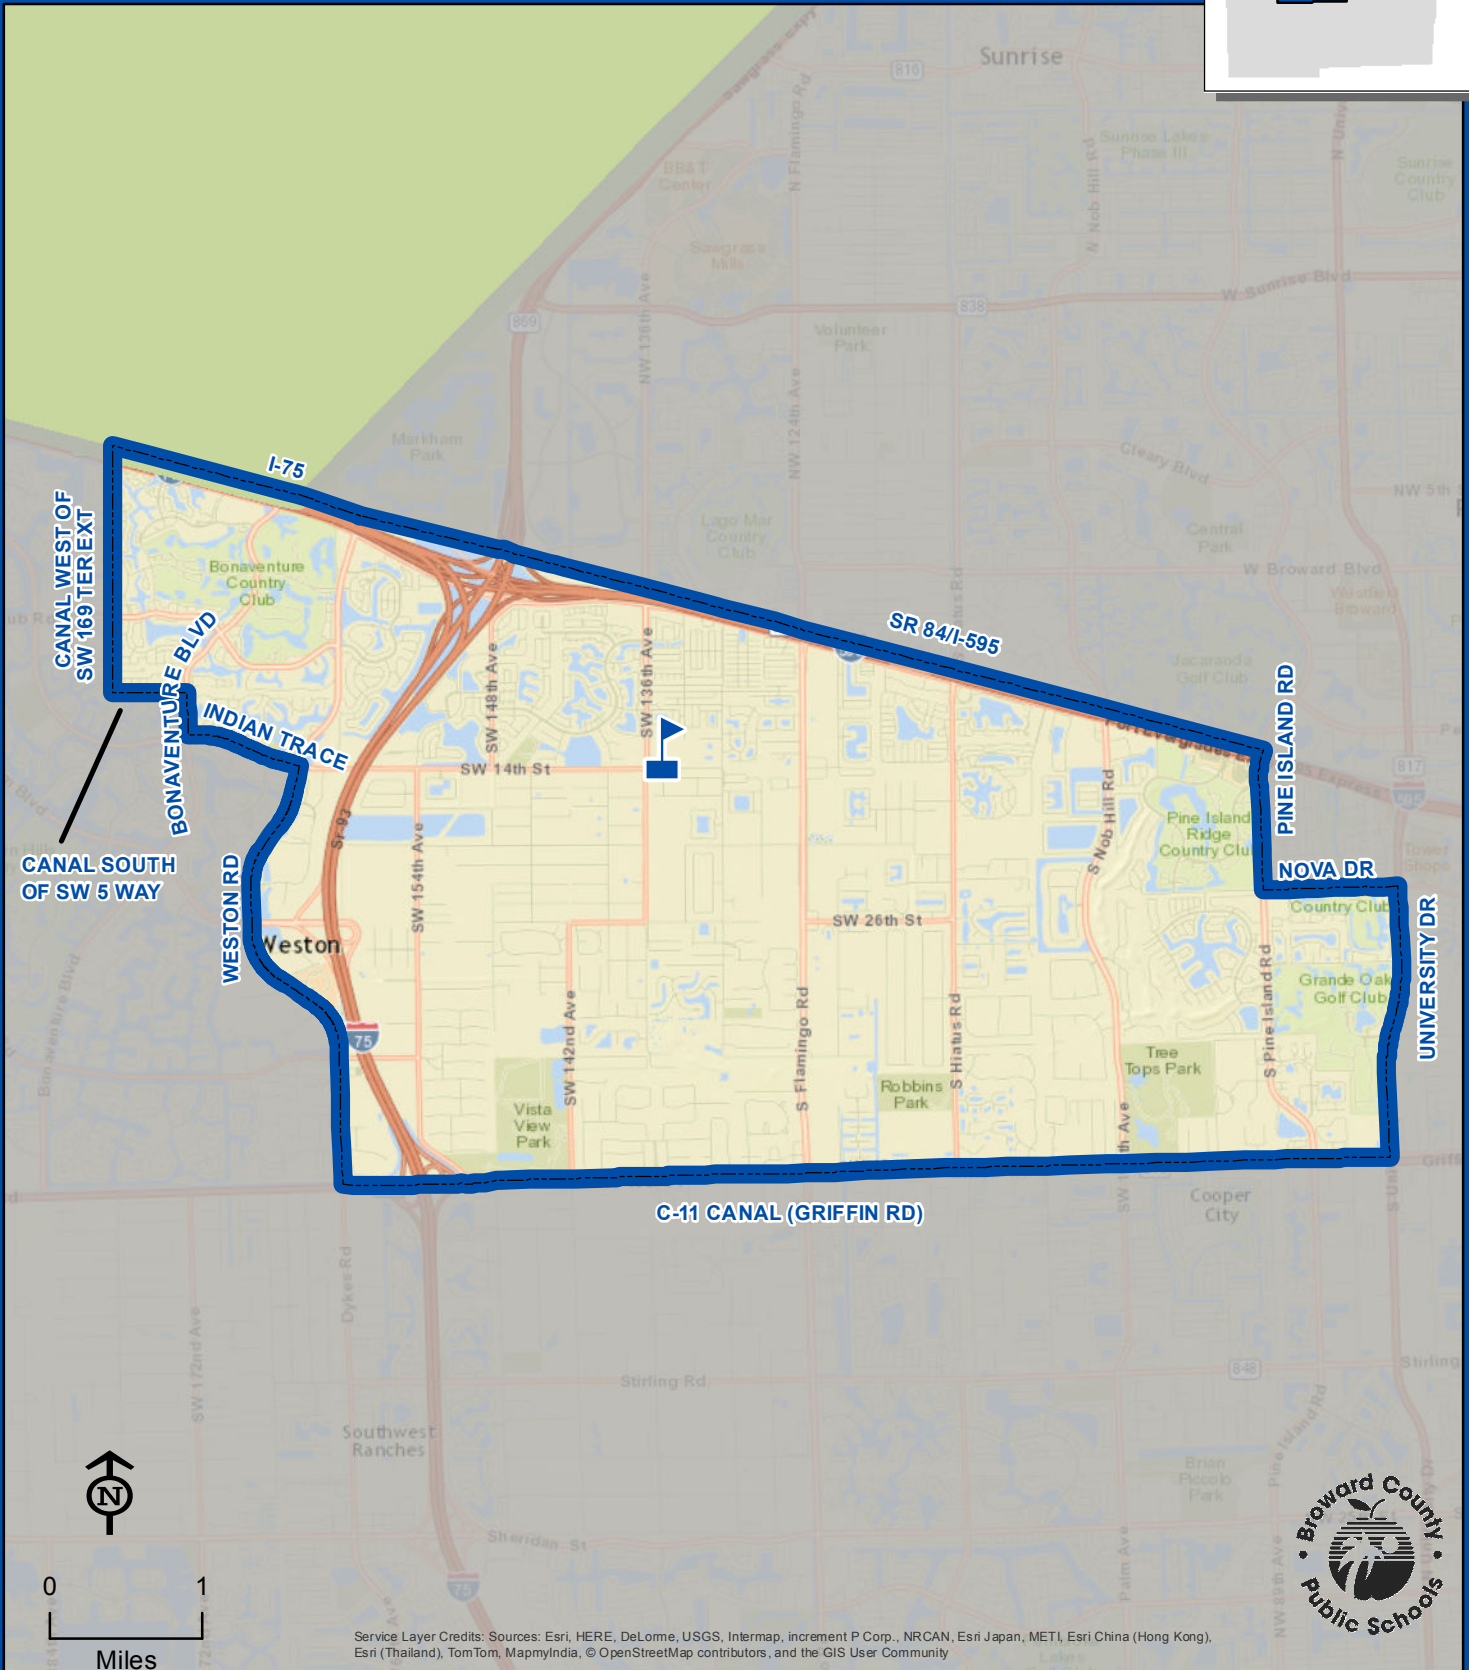

# WESTERN HIGH SCHOOL

1200 SW 136 AVENUE  
DAVIE, FLORIDA 33325  
754-323-2400

Innovative Program

WESTERN

Service Layer Credits: Sources: Esri, HERE, DeLorme, USGS, Intermap, increment P Corp., NRCAN, Esri Japan, METI, Esri China (Hong Kong), Esri (Thailand), TomTom, MapmyIndia, © OpenStreetMap contributors, and the GIS User Community

THIS MAP IS FOR CONCEPTUAL PURPOSES ONLY AND SHOULD NOT BE USED FOR LEGAL BOUNDARY DETERMINATIONS